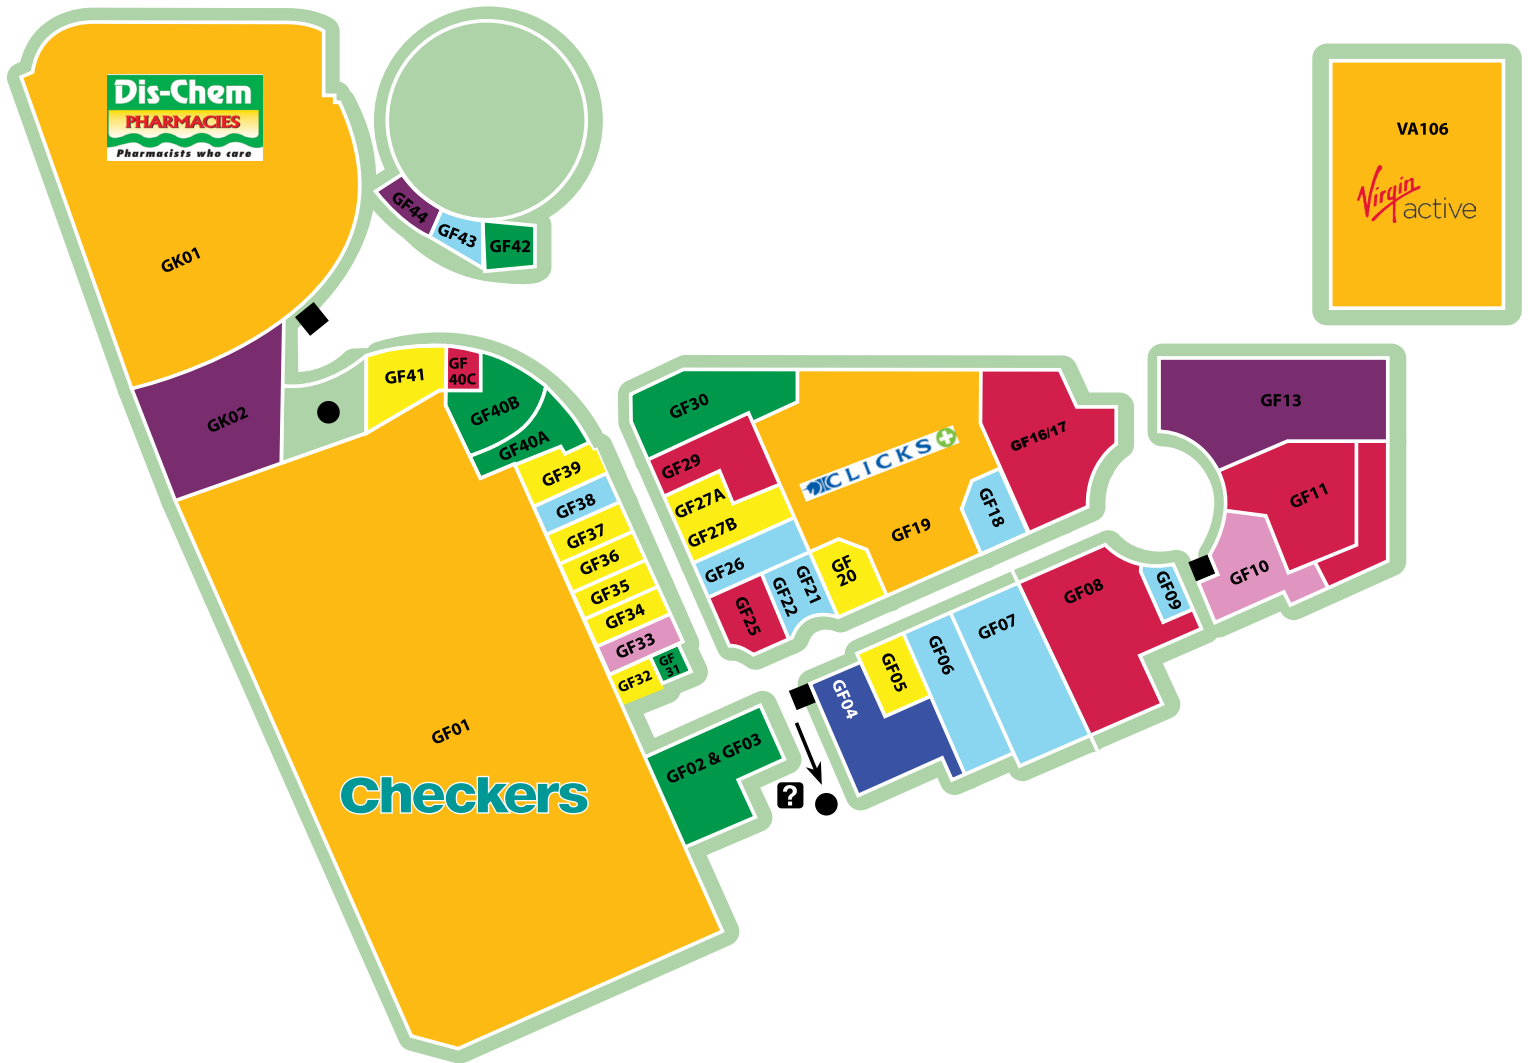

UPPER LEVEL

- UF11. Cherry Design
UF12. Tekkie Town
UF13a/ UF15 PNP Clothing
UF21. Old Khaki
UF23 Refinery
- UF02. Execuspeccs
UF09. Pentravel
UF22. Vodacom 4 U
UF08. Flight Centre
- UF05. Essence Cafe
UK06. Butcher Block
UF24. W Cellar
- UF16. Standard Bank
- UF03. Wild Fig Tree
UF04. Heirlooms
- UF01. Woolworths
UF17/UF18. Baby City
UF20. Mr Price
VA106. Virgin Active
UF19. Ackermans
- UF17. PEP Home
- UK07. Vacant

LEGEND

- HEALTH & BEAUTY
- SPECIALITY
- SERVICE
- CENTRE MANAGEMENT
- ATM/BANKS
- LIFT
- ANCHORS
- FASHION
- LIFESTYLE
- FOOD
- VACANT
- TOILETS

GROUND LEVEL

- | | | | | | |
|---|---|--|---|---------------------------------------|--|
| ■ | GF2/3. Checkers Liquor
GF30. Wimpy
GF31. Billie Boys
GF40A. Mugg & Bean Express
GF40B. Kauai
GF42. Saffron Spice Box | ■ | GF06. Crazy Store
GF38. Toy Factory Shop
GF07. Bargain Books
GF18. Celebrate with Kerby's
GF21/22. Verimark
GF26. Absolute Pets
GF43. Hillcrest Tobacconist
GF09. Downtown Vapoury | ■ | GK02. Capitec Bank
GF13. Nedbank
GF44. Std ATM
FNB ATM
ABSA ATM
NedBank ATM |
| ■ | GF11. Footgear
GF25. Senqu
GF29. Starla Fashions
GF40C. Sole Base
GF 16/17. Markham
GF08. PEP | ■ | GF10. Edgars Beauty
GF33. Health 4 All | ■ | GF05. Telkom
GF20. Remax
GF27B. Cell C
GF32. Key & Shoe Cove
GF34. PEP Cell
GF35. Ackermans Connect
GF36. Blue Berry
GF39. 3@1
GF37. Smock & Stich
GF27A. Neovision
GF41. Wakefields |
| ■ | GF04. Sheet Street | ■ | GF01. Checkers
GK01. Dis-Chem
VA106. Virgin Active
GF19. Clicks | | |

LEGEND

■ HEALTH & BEAUTY	■ ANCHORS
■ SPECIALITY	■ FASHION
■ SERVICES	■ LIFESTYLE
? CENTRE MANAGEMENT	■ FOOD
■ ATM/BANKS	■ VACANT
 LIFT	 TOILETS

BASEMENT LEVEL

- BS01. Nina's Laundry Lab
BS. Plush Carwash
- BS02. Cream Style Salon
BS04. Cream Style Salon
- VA106. Virgin Active
- BS03. Vacant

LEGEND

<ul style="list-style-type: none"> HEALTH & BEAUTY SPECIALITY SERVICE ? CENTRE MANAGEMENT ATM/BANKS LIFT 	<ul style="list-style-type: none"> ANCHORS FASHION LIFESTYLE FOOD VACANT TOILETS
---	---