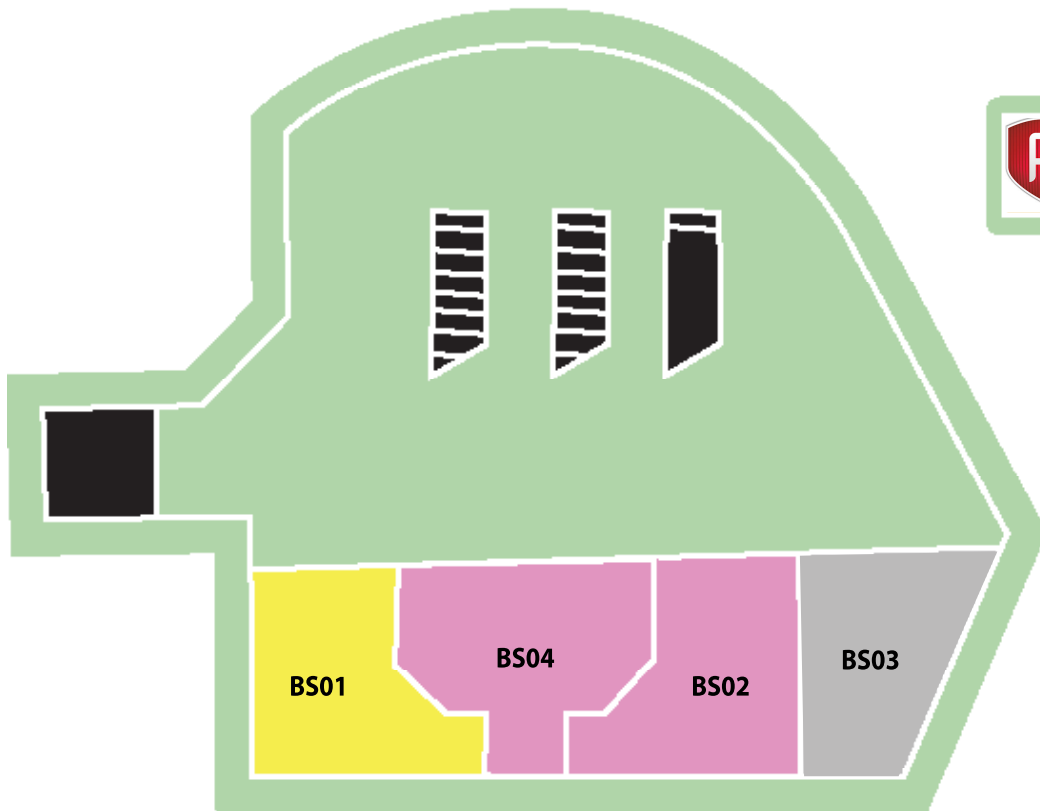

UPPER LEVEL

- UF11. Cherry Design
UF12. Tekkie Town
UF13a/ UF15 PNP Clothing
UF21. Old Khaki
UF23 Refinery
- UF02. Execuspeccs
UF09. Pentravel
UF22. Vodacom 4 U
UF08. Flight Centre
- UF05. Essence Cafe
UK06. Butcher Block
UF24. W Cellar
- UF16. Standard Bank
- UF03. Wild Fig Tree
UF04. Heirlooms
- UF01. Woolworths
UF17/UF18. Baby City
UF20. Mr Price
VA106. Virgin Active
UF19. Ackermans
- UF17. PEP Home
- UK07. Vacant

LEGEND

- HEALTH & BEAUTY
- SPECIALITY
- SERVICE
- CENTRE MANAGEMENT
- ATM/BANKS
- LIFT
- ANCHORS
- FASHION
- LIFESTYLE
- FOOD
- VACANT
- TOILETS

GROUND LEVEL

- | | | | | | |
|---|---|--|---|---------------------------------------|--|
| ■ | GF2/3. Checkers Liquor
GF30. Wimpy
GF31. Billie Boys
GF40A. Mugg & Bean Express
GF40B. Kauai
GF42. Saffron Spice Box | ■ | GF06. Crazy Store
GF38. Toy Factory Shop
GF07. Bargain Books
GF18. Celebrate with Kerby's
GF21/22. Verimark
GF26. Absolute Pets
GF43. Hillcrest Tobacconist
GF09. Downtown Vapoury | ■ | GK02. Capitec Bank
GF13. Nedbank
GF44. Std ATM
FNB ATM
ABSA ATM
NedBank ATM |
| ■ | GF11. Footgear
GF25. Senqu
GF29. Starla Fashions
GF40C. Sole Base
GF 16/17. Markham
GF08. PEP | ■ | GF10. Edgars Beauty
GF33. Health 4 All | ■ | GF05. Telkom
GF20. Remax
GF27B. Cell C
GF32. Key & Shoe Cove
GF34. PEP Cell
GF35. Ackermans Connect
GF36. Blue Berry
GF39. 3@1
GF37. Smock & Stich
GF27A. Neovision
GF41. Wakefields |
| ■ | GF04. Sheet Street | ■ | GF01. Checkers
GK01. Dis-Chem
VA106. Virgin Active
GF19. Clicks | | |

LEGEND

■ HEALTH & BEAUTY	■ ANCHORS
■ SPECIALITY	■ FASHION
■ SERVICES	■ LIFESTYLE
? CENTRE MANAGEMENT	■ FOOD
■ ATM/BANKS	■ VACANT
 LIFT	 TOILETS

BASEMENT LEVEL

- BS01. Nina's Laundry Lab
BS. Plush Carwash
- BS02. Cream Style Salon
BS04. Cream Style Salon
- VA106. Virgin Active
- BS03. Vacant